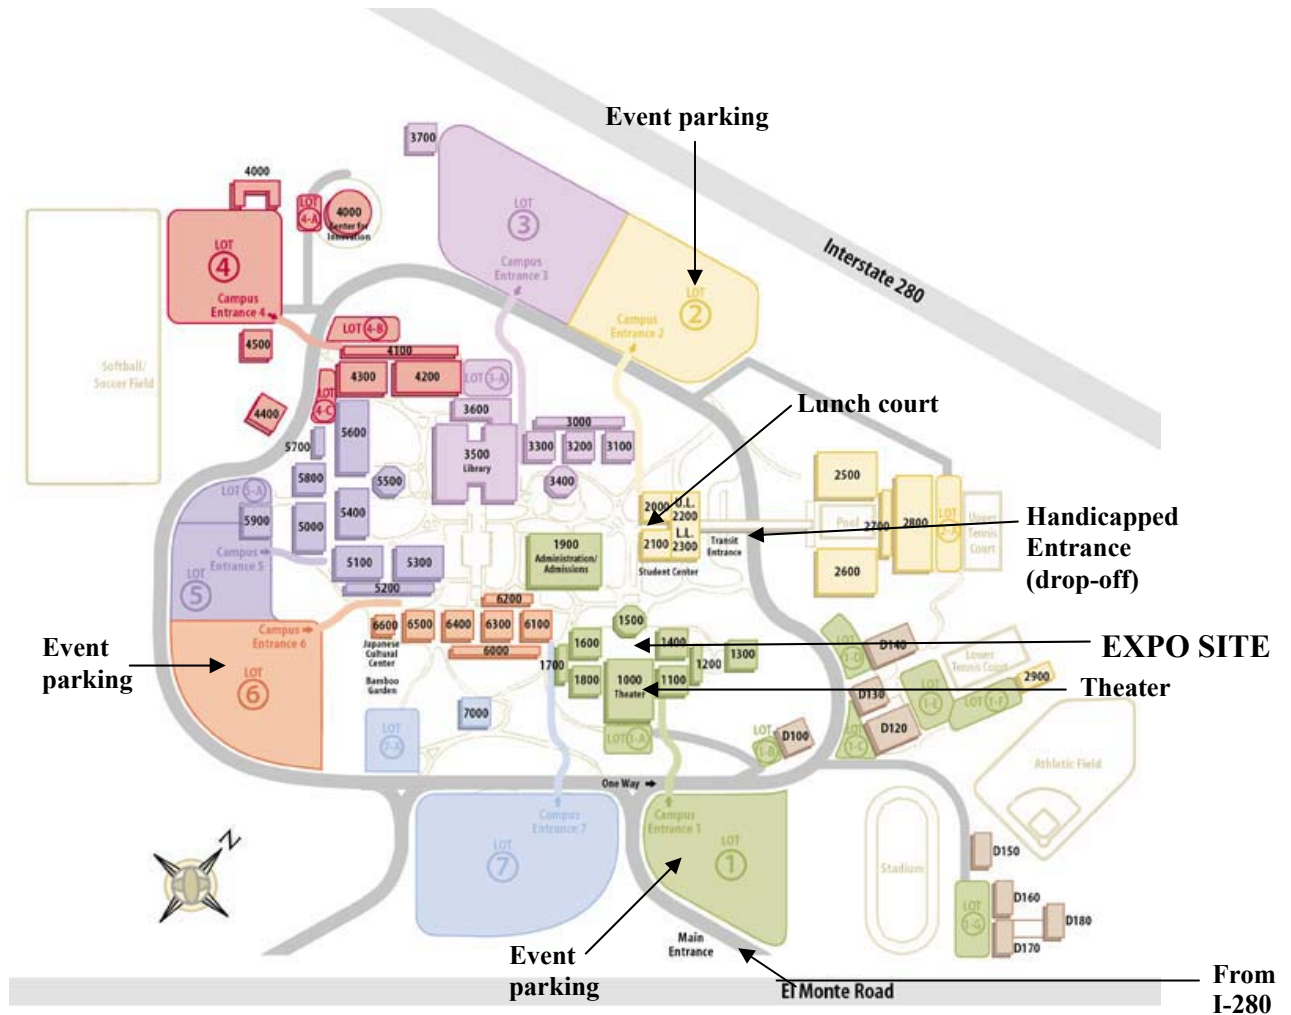

**Directions to Foothill College
WCN Wildlife Conservation Expo
Saturday and Sunday, October 11-12, 2003**

Directions to Foothill College Main Campus:

Foothill College is located in Los Altos Hills, 40 minutes south of San Francisco and 25 minutes north of San Jose.

From Interstate 280, exit El Monte Road West. Foothill College is on the right about 100 yards west of the freeway.

Public bus #35 from Stanford University and #52 from the Mountain View Cal Train station each serve the college approximately every 30 minutes.

Parking is FREE for the Expo on October 11-12. We recommend parking in lots 1 or 2 (you'll climb stairs to event), or lot 6 if stairs are a problem.