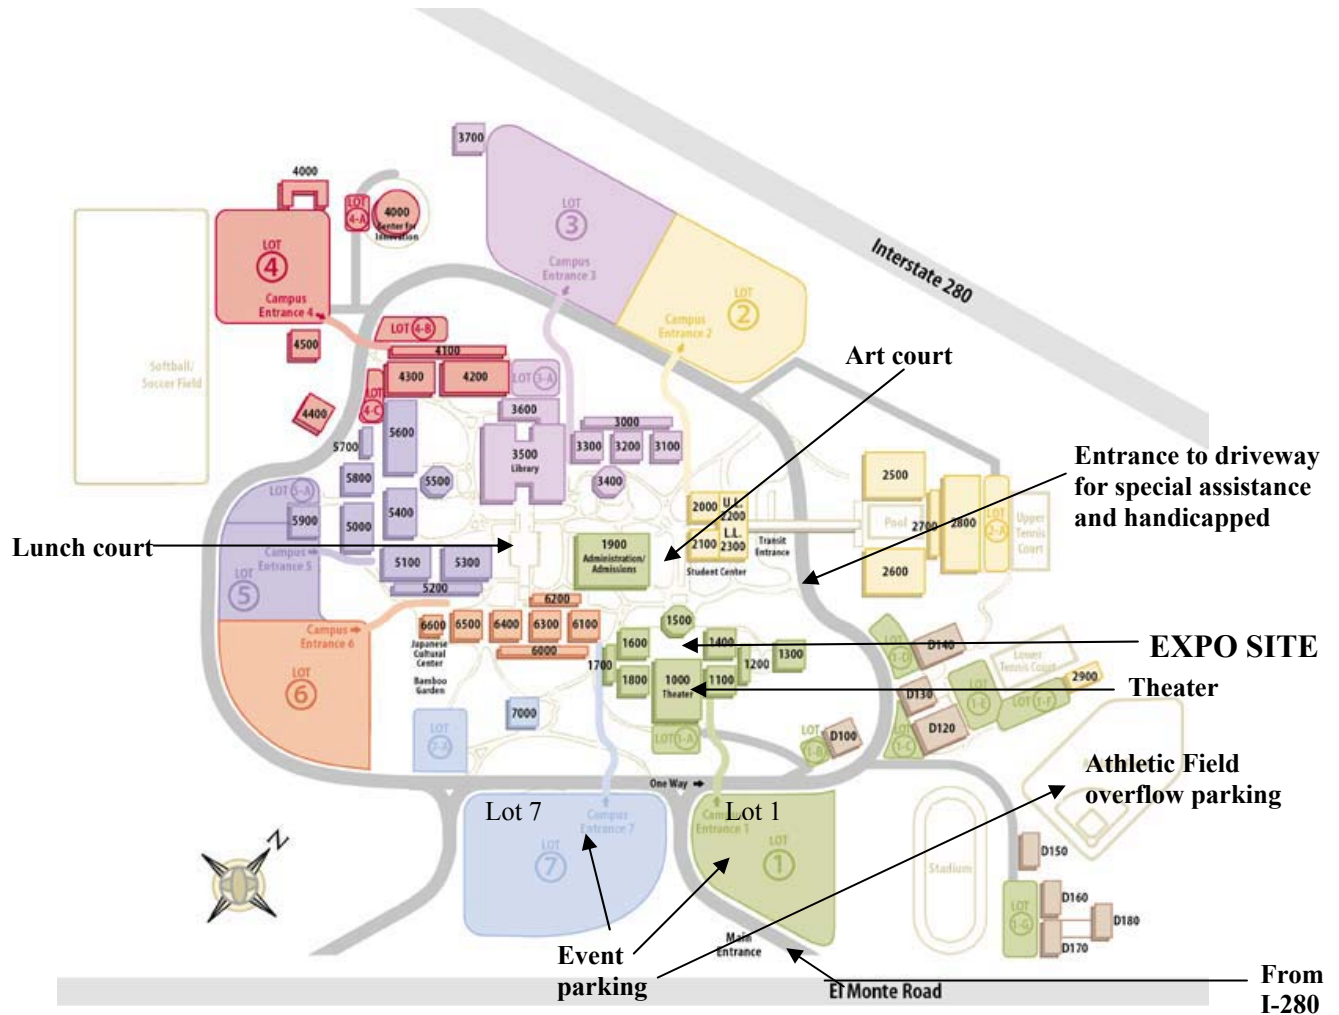

**Directions to Foothill College
WCN Wildlife Conservation Expo
Saturday and Sunday, October 16-17, 2004**

Directions to Foothill College Main Campus:

Foothill College is located in Los Altos Hills, 40 minutes south of San Francisco and 25 minutes north of San Jose.

From Interstate 280, exit El Monte Road West. Foothill College is on the right approximately 100 yards west of the freeway. Turn right into the campus at the traffic light.

Valley Transit Authority buses # 23 and #52 serve the college approximately every 30 minutes. Please check their schedule for current times and fares.

Parking is FREE in Lots 1, 7 and Athletic field for the Expo on October 16-17.