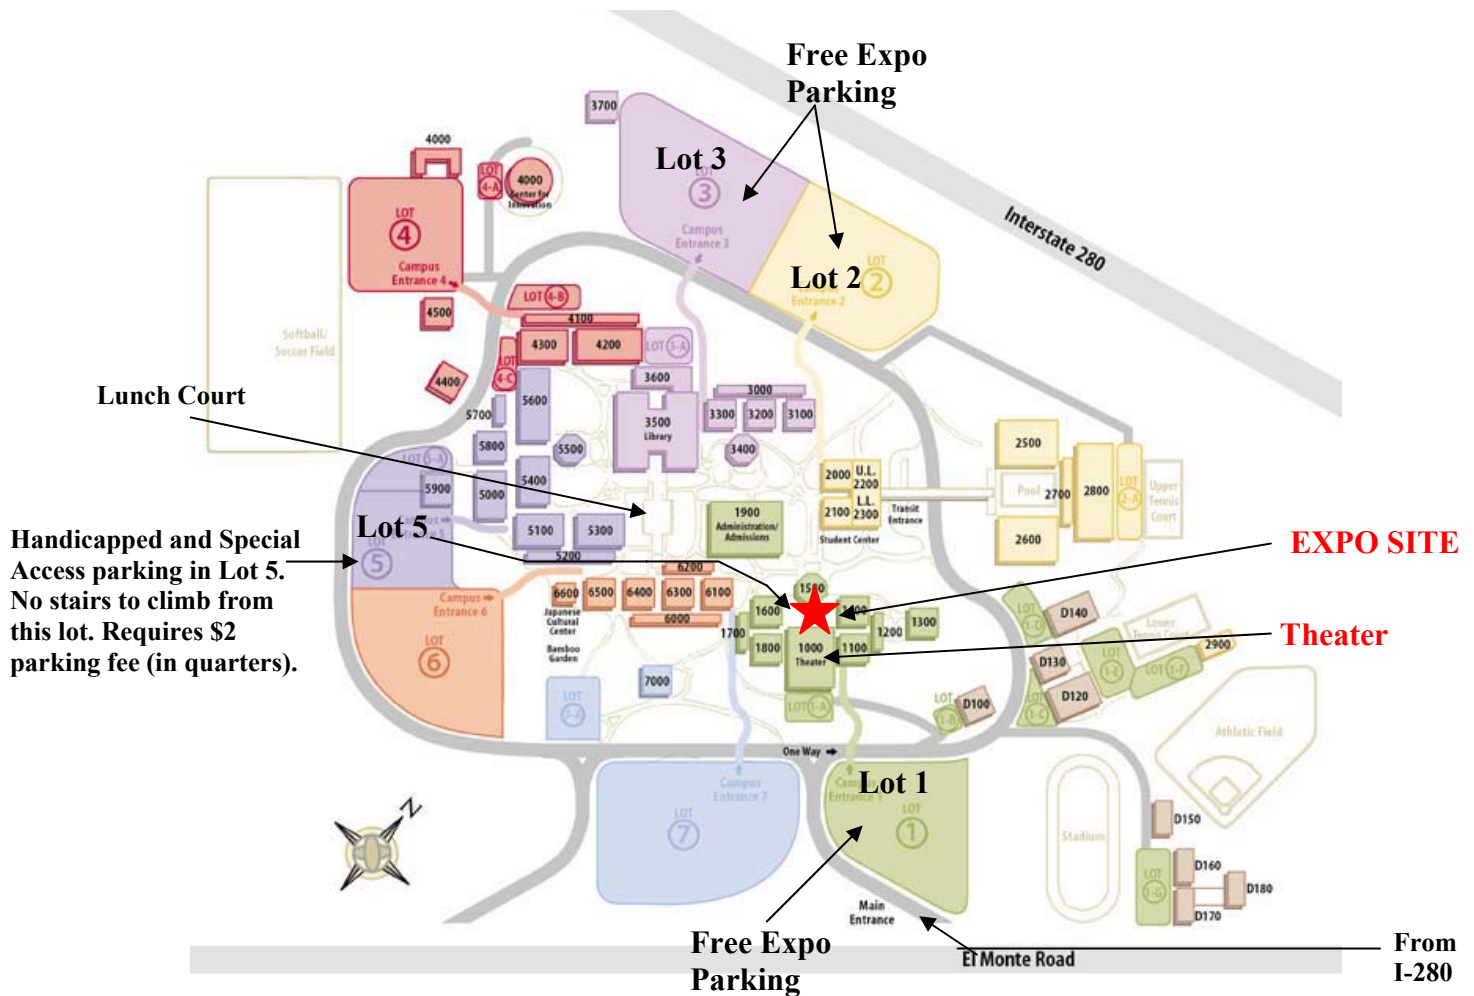

**Directions to the Wildlife Conservation Expo  
at Foothill College  
Saturday and Sunday, October 8-9, 2005**

**Directions to Foothill College Main Campus:**

Foothill College is located in Los Altos Hills, 40 minutes south of San Francisco and 25 minutes north of San Jose.

From Interstate 280, exit El Monte Road West. Foothill College is on the right about 100 yards west of the freeway. Turn right into the campus at the traffic light.

Valley Transit Authority buses serve the college. Please check their schedule for current times and fares.

**Parking for the Expo is FREE in Lots 1, 2 and 3 only. All other lots require a \$2 parking fee. There are stairs to climb from the parking lots to the Expo site. Lot 5 is the only lot with handicapped access – a \$2 parking fee is required for this lot. There will be signs and flags to follow from Lots 1, 2, 3 and 5 to the Expo site.**