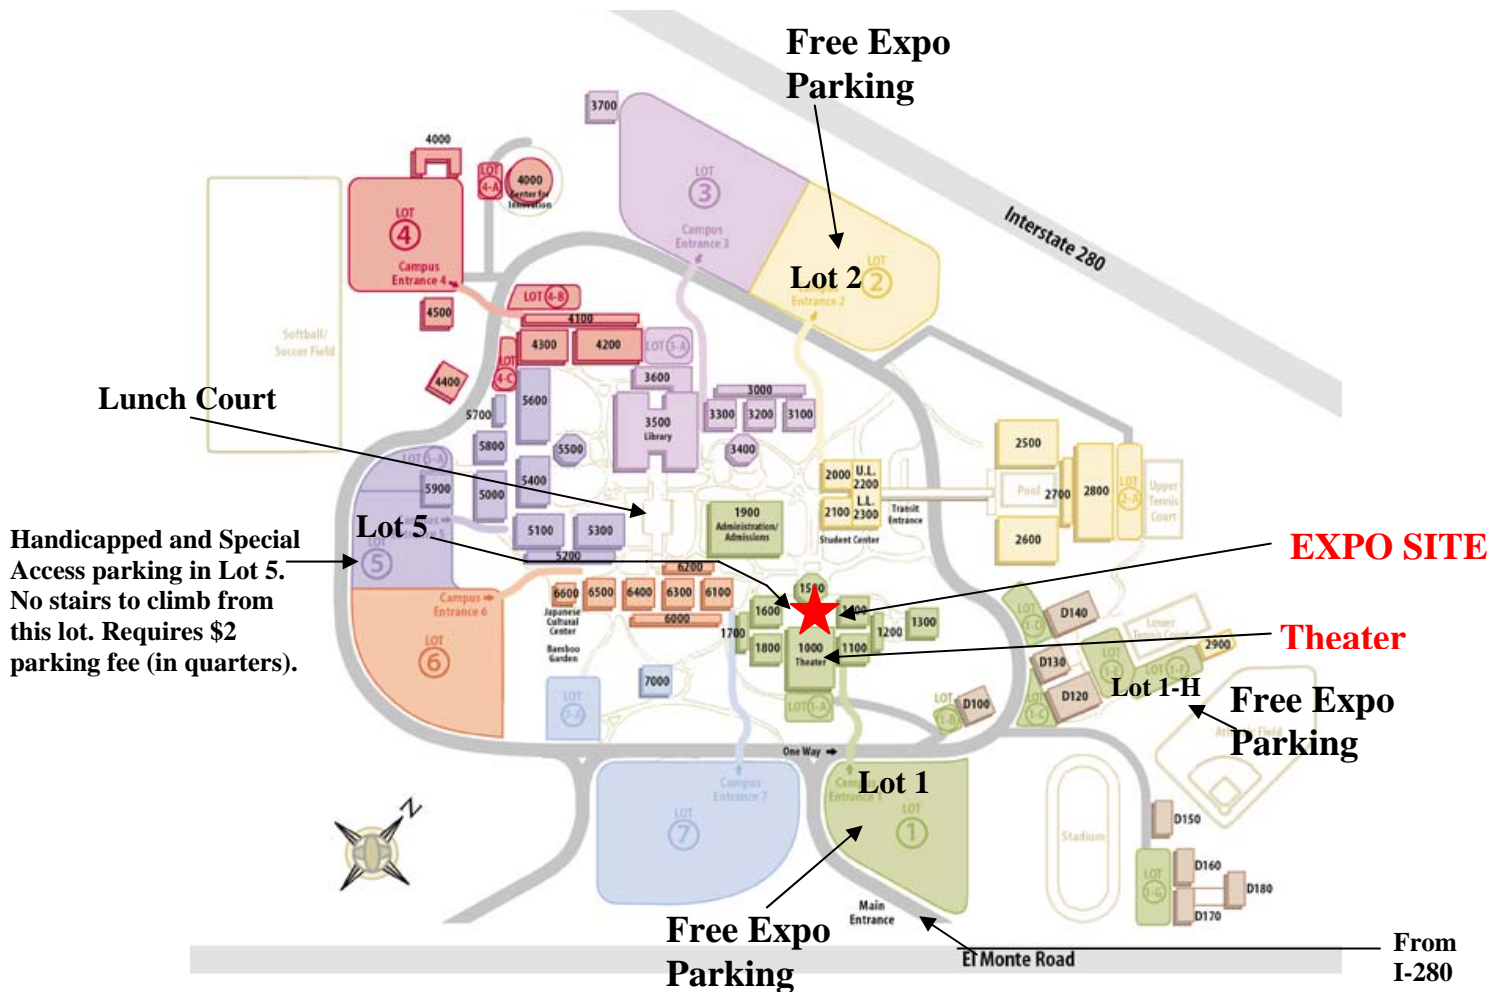

# Directions to the Wildlife Conservation Expo

Saturday, October 7, 2006

## Directions to Foothill College Main Campus:

Foothill College is located in Los Altos Hills, 45 minutes south of San Francisco and 30 minutes north of San Jose.

From Interstate 280, exit El Monte Road West. Foothill College is on the right about 100 yards west of the freeway. Turn right into the campus at the traffic light.

Valley Transit Authority buses serve the college. Please check their schedule for current times and fares.

Parking for the Expo is FREE in Lots 1, 1-H and 2 only. All other lots require a \$2 parking fee. There are stairs to climb from the parking lots to the Expo site. Lot 5 is the only lot with handicapped access – a \$2 parking fee is required for this lot. There will be signs and flags to follow from Lots 1, 1-H, 2 and 5 to the Expo.